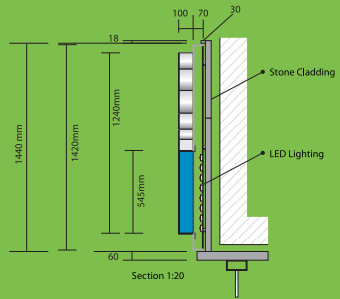

Duo-tone Acrylic Letter

Internally LED illuminated built-up acrylic letter with blue & green face

Portlaoise

Waterford

Duo-tone Acrylic Letter

Internally LED illuminated letter with opal & orange acrylic return & opal acrylic face