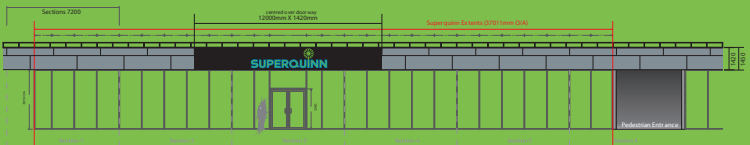

Duo-tone Acrylic Letter

Internally LED illuminated built-up acrylic letter with blue & green face

Portlaoise

Waterford

Duo-tone Acrylic Letter

Internally LED illuminated letter with opal & orange acrylic return & opal acrylic face