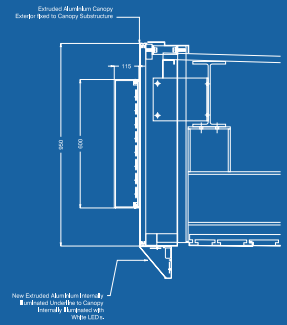

Pr.7/8

Illuminated Acrylic Letter

LED illuminated built-up yellow acrylic letter on aluminium backing letter

Plan 1:20

Adamstown, County Dublin

Pr.7/8

Illuminated Acrylic Letter

LED illuminated built-up white acrylic letter on aluminium backing letter