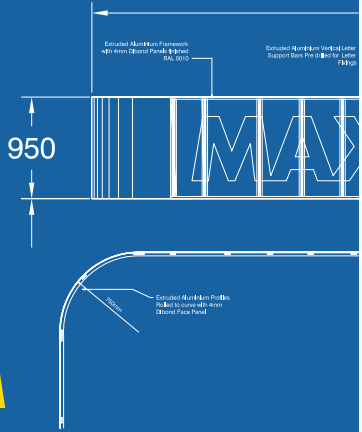

Pr.7/8

Illuminated Acrylic Letter

LED illuminated built-up yellow acrylic letter on aluminium backing letter

Plan 1:20

Adamstown, County Dublin

Pr.7/8

Illuminated Acrylic Letter

LED illuminated built-up white acrylic letter on aluminium backing letter