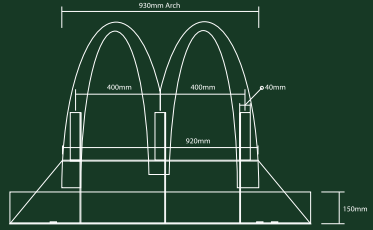

# Face Illuminated Letter

Internally illuminated built-up aluminium letter with acrylic face and Alumet trim

Pr.5