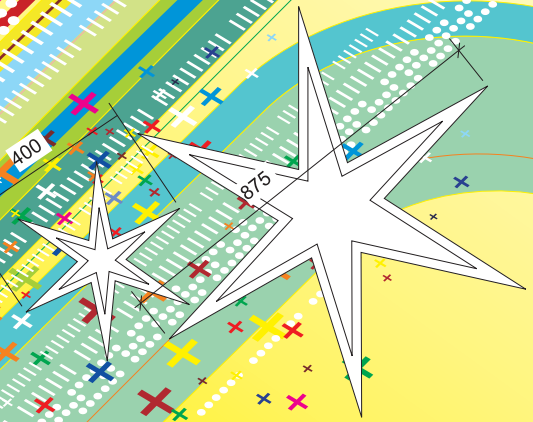

Pr.4

Stainless Steel Flange Letter

With acrylic face. Internally illuminated with LEDs

Charlestown SC, Finglas, Dublin 11

SHAKE SHOP

Pr.4

Stainless Steel Flange Letter

With acrylic face. Internally illuminated with LEDs.

Isometric Exploded View

Section Thru

Omni Shopping Centre, Santry, D.9