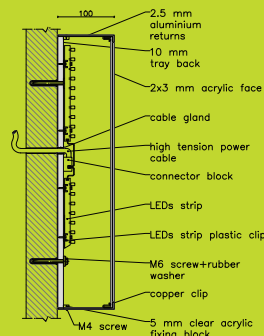

Pr.4

Stainless Steel Flange Letter

With acrylic face. Internally illuminated with LEDs

Charlestown SC, Finglas, Dublin 11

SHAKE SHOP

Pr.4

Stainless Steel Flange Letter

With acrylic face. Internally illuminated with LEDs.

Isometric Exploded View

Section Thru

Omni Shopping Centre, Santry, D.9