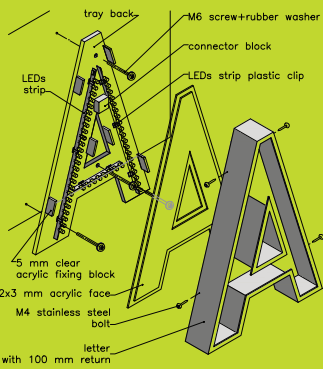

Pr.4

Stainless Steel Flange Letter

With acrylic face. Internally illuminated with LEDs

Charlestown SC, Finglas, Dublin 11

SHAKE SHOP

Pr.4

Stainless Steel Flange Letter

With acrylic face. Internally illuminated with LEDs.

Isometric Exploded View

Section Thru

Omni Shopping Centre, Santry, D.9