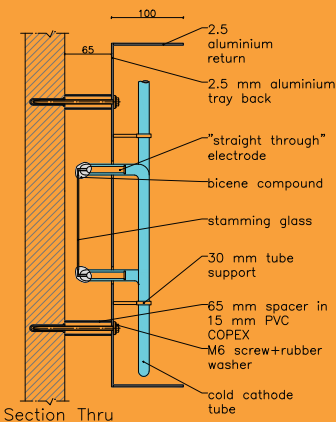

# Neon Trough Letter

Built-up aluminium trough letter painted Pantone 108 with clear gold neon

Leisureplex, Stillorgan, Dublin 18

Isometric Exploded View

Pr.2

# Neon Trough Letter

Built-up aluminium trough letter painted Pantone 654 with turquoise neon

Global Internet Cafe, Lr. O'Connell Street, D.1

GLOBAL  
Internet café

Section Thru