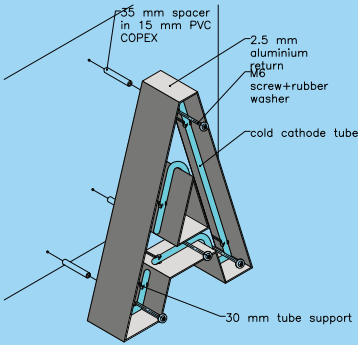

# Neon Trough Letter

Built-up aluminium trough letter painted Pantone 108 with clear gold neon

Leisureplex, Stillorgan, Dublin 18

Isometric Exploded View

Pr.2

# Neon Trough Letter

Built-up aluminium trough letter painted Pantone 654 with turquoise neon

Global Internet Cafe, Lr. O'Connell Street, D.1

GLOBAL  
Internet café

Section Thru